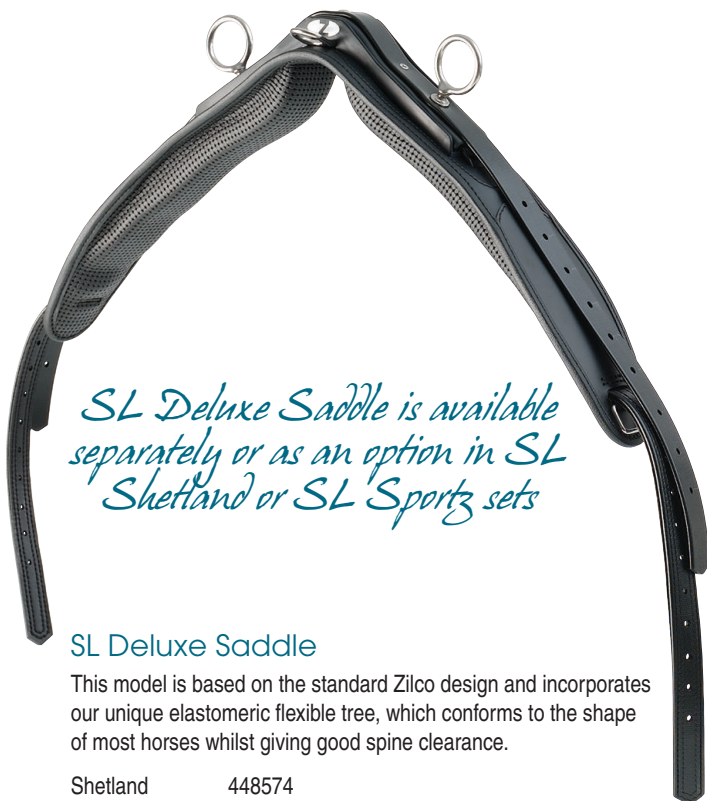

# SL - Sportz Harness

*SL Deluxe Saddle is available separately or as an option in SL Shetland or SL Sportz sets*

## SL Deluxe Saddle

This model is based on the standard Zilco design and incorporates our unique elastomeric flexible tree, which conforms to the shape of most horses whilst giving good spine clearance.

## Single Harness Set - Standard Parts

Part Used in Standard Set	Qty	Shetland
1. Shetland Extended Head Bridle	1	448304
2. SL S-Grip Single Reins	1	448504
3. SL Sportz Breastplate & Traces	1	448124
4. SL Sportz Wither Strap	1	448704
5. SL Sportz False Martingale	1	448484
6. SL Shaft Loops	1	448580
7. SL False Belly Band	1	448444
8. SL Sportz Breeching	1	448214
9. SL Breeching Straps	1	448220
10. SL Shetland Treeless Saddle	1	448564
11. SL Shetland Girth	1	448464
12. SL Shetland Crupper	1	448404

## Measurements of SL Sportz Parts

To ensure the SL Sportz harness will be a correct fit for your pony, we have included the measurements of key harness parts below.

Reins	340cm (134")
Breastplate	200cm (79")
False Bellyband	40cm (16")
Breeching	99cm (39")
Breeching Straps	108cm (42")
Saddle	114-150cm (45"-60")
Girth	35cm (14")
Crupper	79-92cm (31"-36")